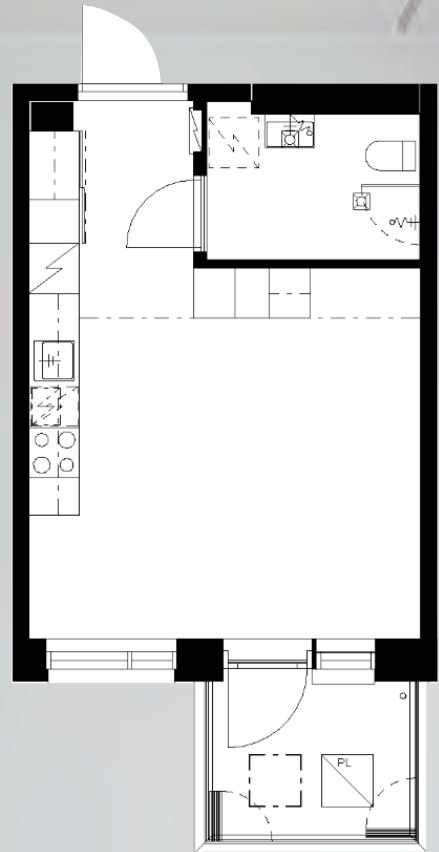

30,0 m²
C114, 1h+kt

30,0 m²
C120, 1h+kt

Upper kitchen cabinets in light grey, featuring a built-in microwave oven in the center. The cabinets have small, round, light-colored knobs. Below the cabinets, there are two white under-cabinet lights.

The countertop is a dark grey material. On the left, there is a potted plant in a white ceramic pot, a wooden lattice rack, and a black frying pan. In the center, there is a white bread basket, a green and pink bowl, a pink and yellow cup, and a small pink and yellow ice cream cone. On the right, there is a black coffee maker and a white mug with a colorful pattern. The countertop is set against a light grey backsplash.

Lower kitchen cabinets in light grey, featuring a built-in oven on the left and three drawers on the right. The cabinets have small, round, light-colored knobs. A green and white striped towel is hanging from the oven handle. A green and white checkered towel is hanging from the middle cabinet door. The oven has a black glass door and a silver handle.

A tall, stainless steel refrigerator with a silver handle and a small logo on the top right corner. The refrigerator is positioned on the right side of the kitchen.

30,0 m²
C101, 1h+kt

Electrolux