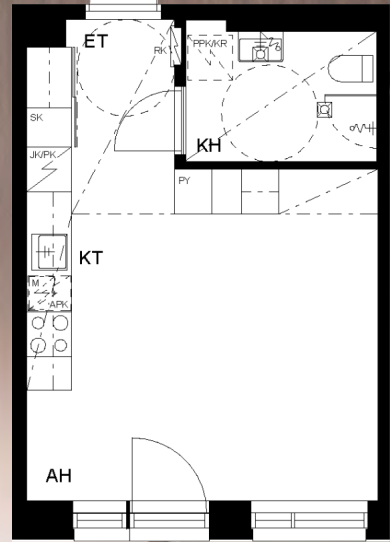

30,0 m²
C114, 1h+kt

30,0 m²
C120, 1h+kt

Upper kitchen cabinets in light grey, featuring a built-in microwave oven in the center. The cabinets have small, round, light-colored knobs. Below the cabinets, there are two white under-cabinet lights.

The countertop is a dark grey material. On the left, there is a potted plant in a white ceramic pot, a wooden lattice rack, and a black frying pan. In the center, there is a white bread basket, a green and pink bowl, a pink and yellow cup, and a small pink and yellow ice cream cone. On the right, there is a black coffee maker and a white mug with a colorful pattern. The countertop is set against a light grey backsplash.

Lower kitchen cabinets in light grey, featuring a built-in oven on the left and three drawers on the right. The cabinets have small, round, light-colored knobs. A green and white striped towel is hanging from the oven handle. A green and white checkered towel is hanging from the middle cabinet door. The oven has a black glass door and a silver handle.

A tall, stainless steel refrigerator with a silver handle and a small logo on the top right corner. The refrigerator is positioned on the right side of the kitchen.

30,0 m²
C101, 1h+kt

Electrolux