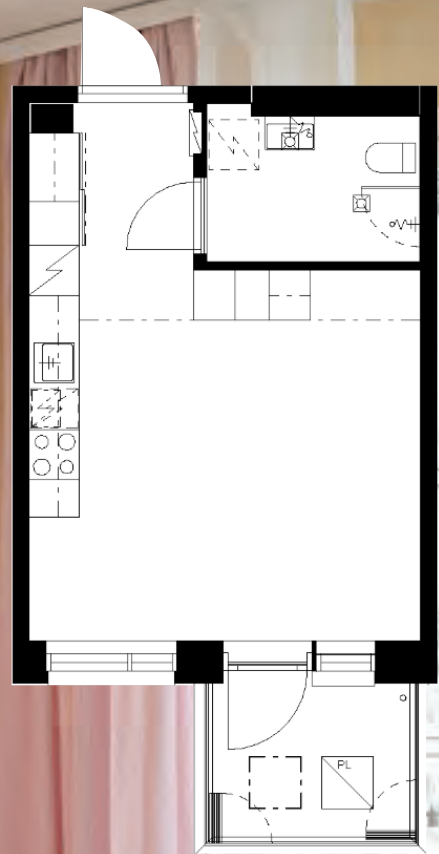

30,0 m²
C114, 1h+kt

30,0 m²
C120, 1h+kt

Upper kitchen cabinets in light grey, featuring a built-in microwave oven in the center. The cabinets have small, round, light-colored knobs. Below the cabinets, there are two white under-cabinet lights.

The countertop is a dark grey material. On the left, there is a potted plant in a white ceramic pot, a wooden lattice rack, and a black frying pan. In the center, there is a white bread basket, a green and pink bowl, a pink and yellow cup, and a small pink and yellow ice cream cone. On the right, there is a black coffee maker and a white mug with a colorful pattern. The countertop is set against a light grey backsplash.

Lower kitchen cabinets in light grey, featuring a built-in oven on the left and three drawers on the right. The cabinets have small, round, light-colored knobs. A green and white striped towel is hanging from the oven handle. A green and white checkered towel is hanging from the middle cabinet door. The oven has a black glass door and a silver handle.