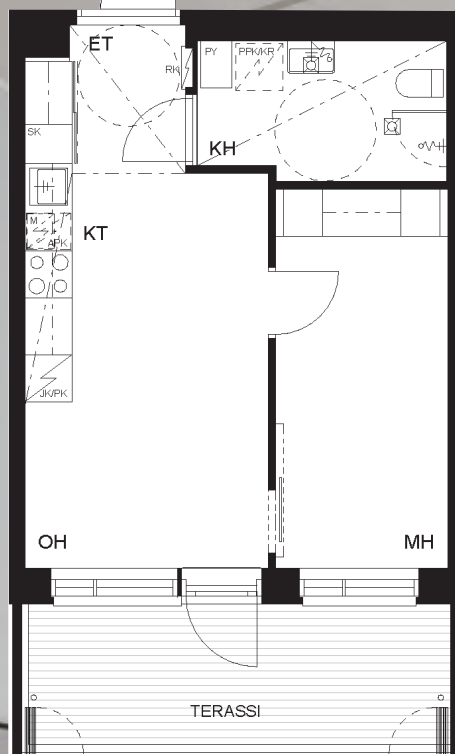

36.5 m²

A2, 2h+kt

A tall, slim white refrigerator with a glass door on the upper half and a solid white door on the lower half. The glass door has a small logo and text at the top. The refrigerator is positioned on the left side of the kitchen.

Upper kitchen cabinets made of light-colored wood, arranged in a row above the countertop. There is a recessed shelf area in the center containing a small decorative bowl.

Lower kitchen cabinets in white, featuring a central oven with a glass door and a white handle. To the left of the oven are three drawers with white handles. To the right of the oven are two cabinet doors with white handles. A white and grey striped towel is hanging from the edge of the countertop on the right side.

A portion of a light-colored sofa is visible on the left side of the image, with a dark, patterned blanket draped over it.

A hallway or entryway area on the right side of the image, featuring a light-colored wall, a door, and a patterned rug on the floor.